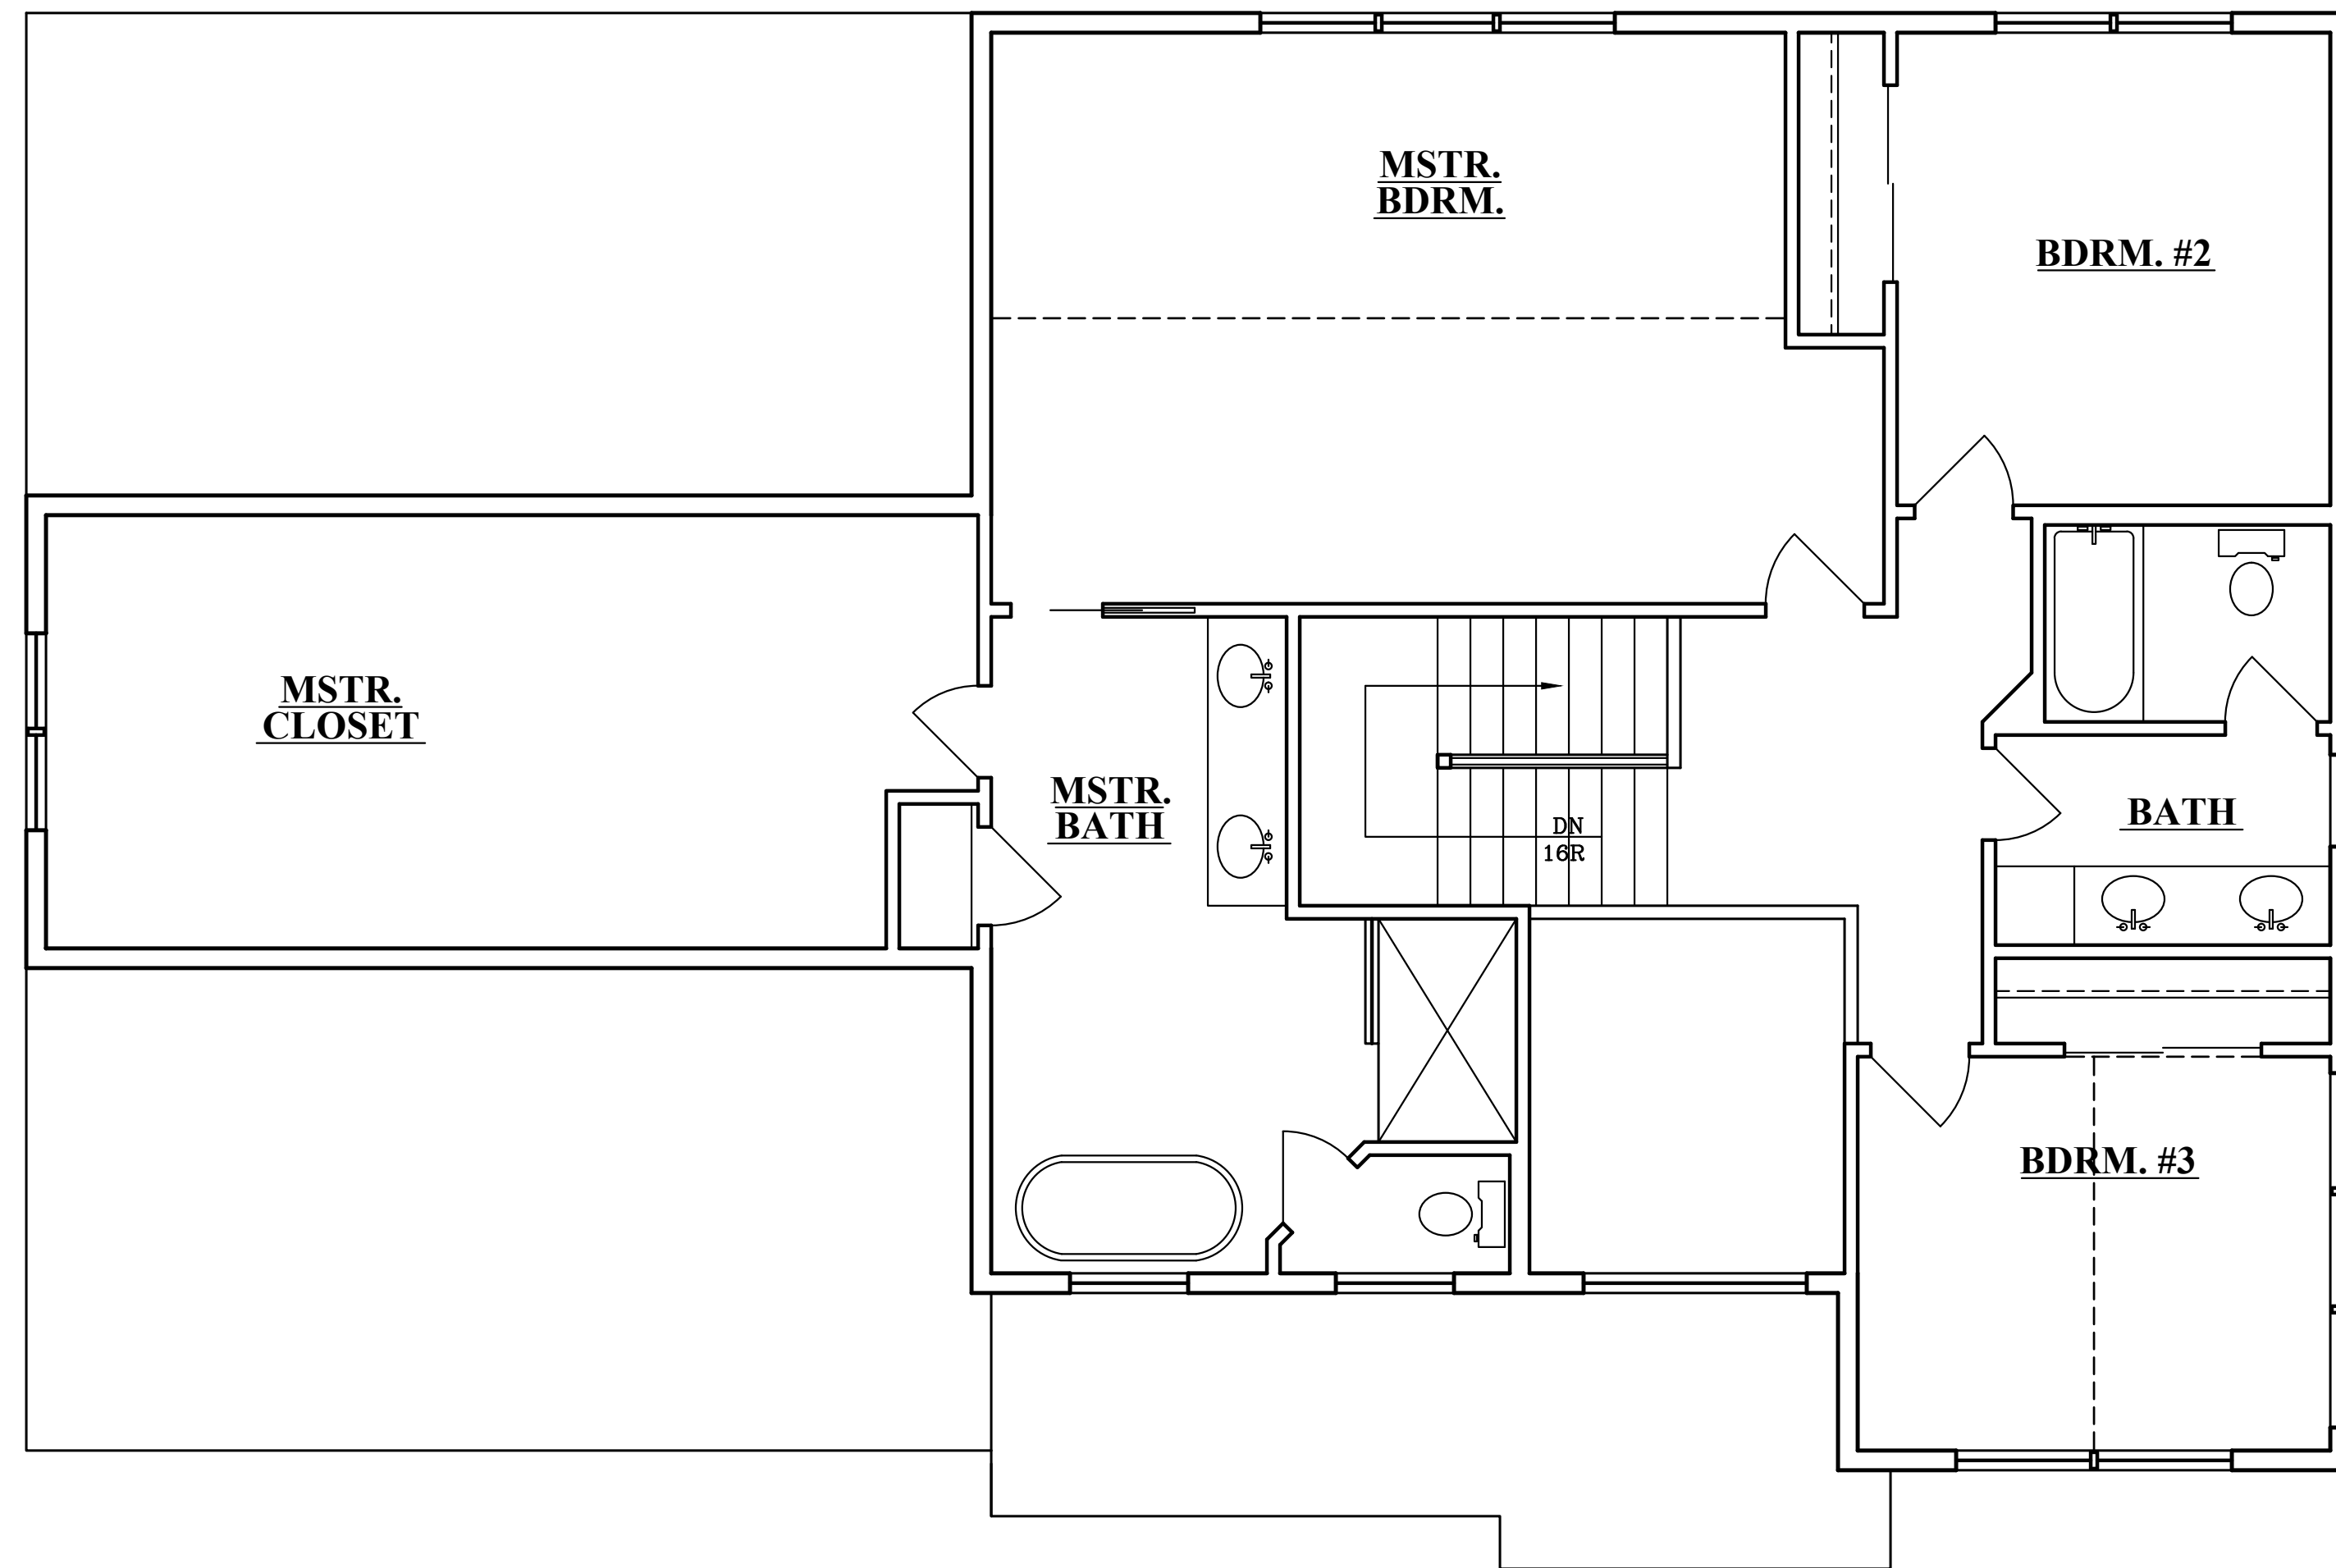

Sheet Title:  
**FIRST FL. PLAN**

Drawn By: jm	Revised:
Date: 06/28/19	Revised:
Scale: 1/4"=1'-0"	Revised:

Drawing No.  
**4 OF 7**

1000 S. Minnesota Ave.  
 Oronoco, MN. 55960  
 (507) 251-5337

**MEIER COMPANIES**

Drawing No.  
**5 OF 7**