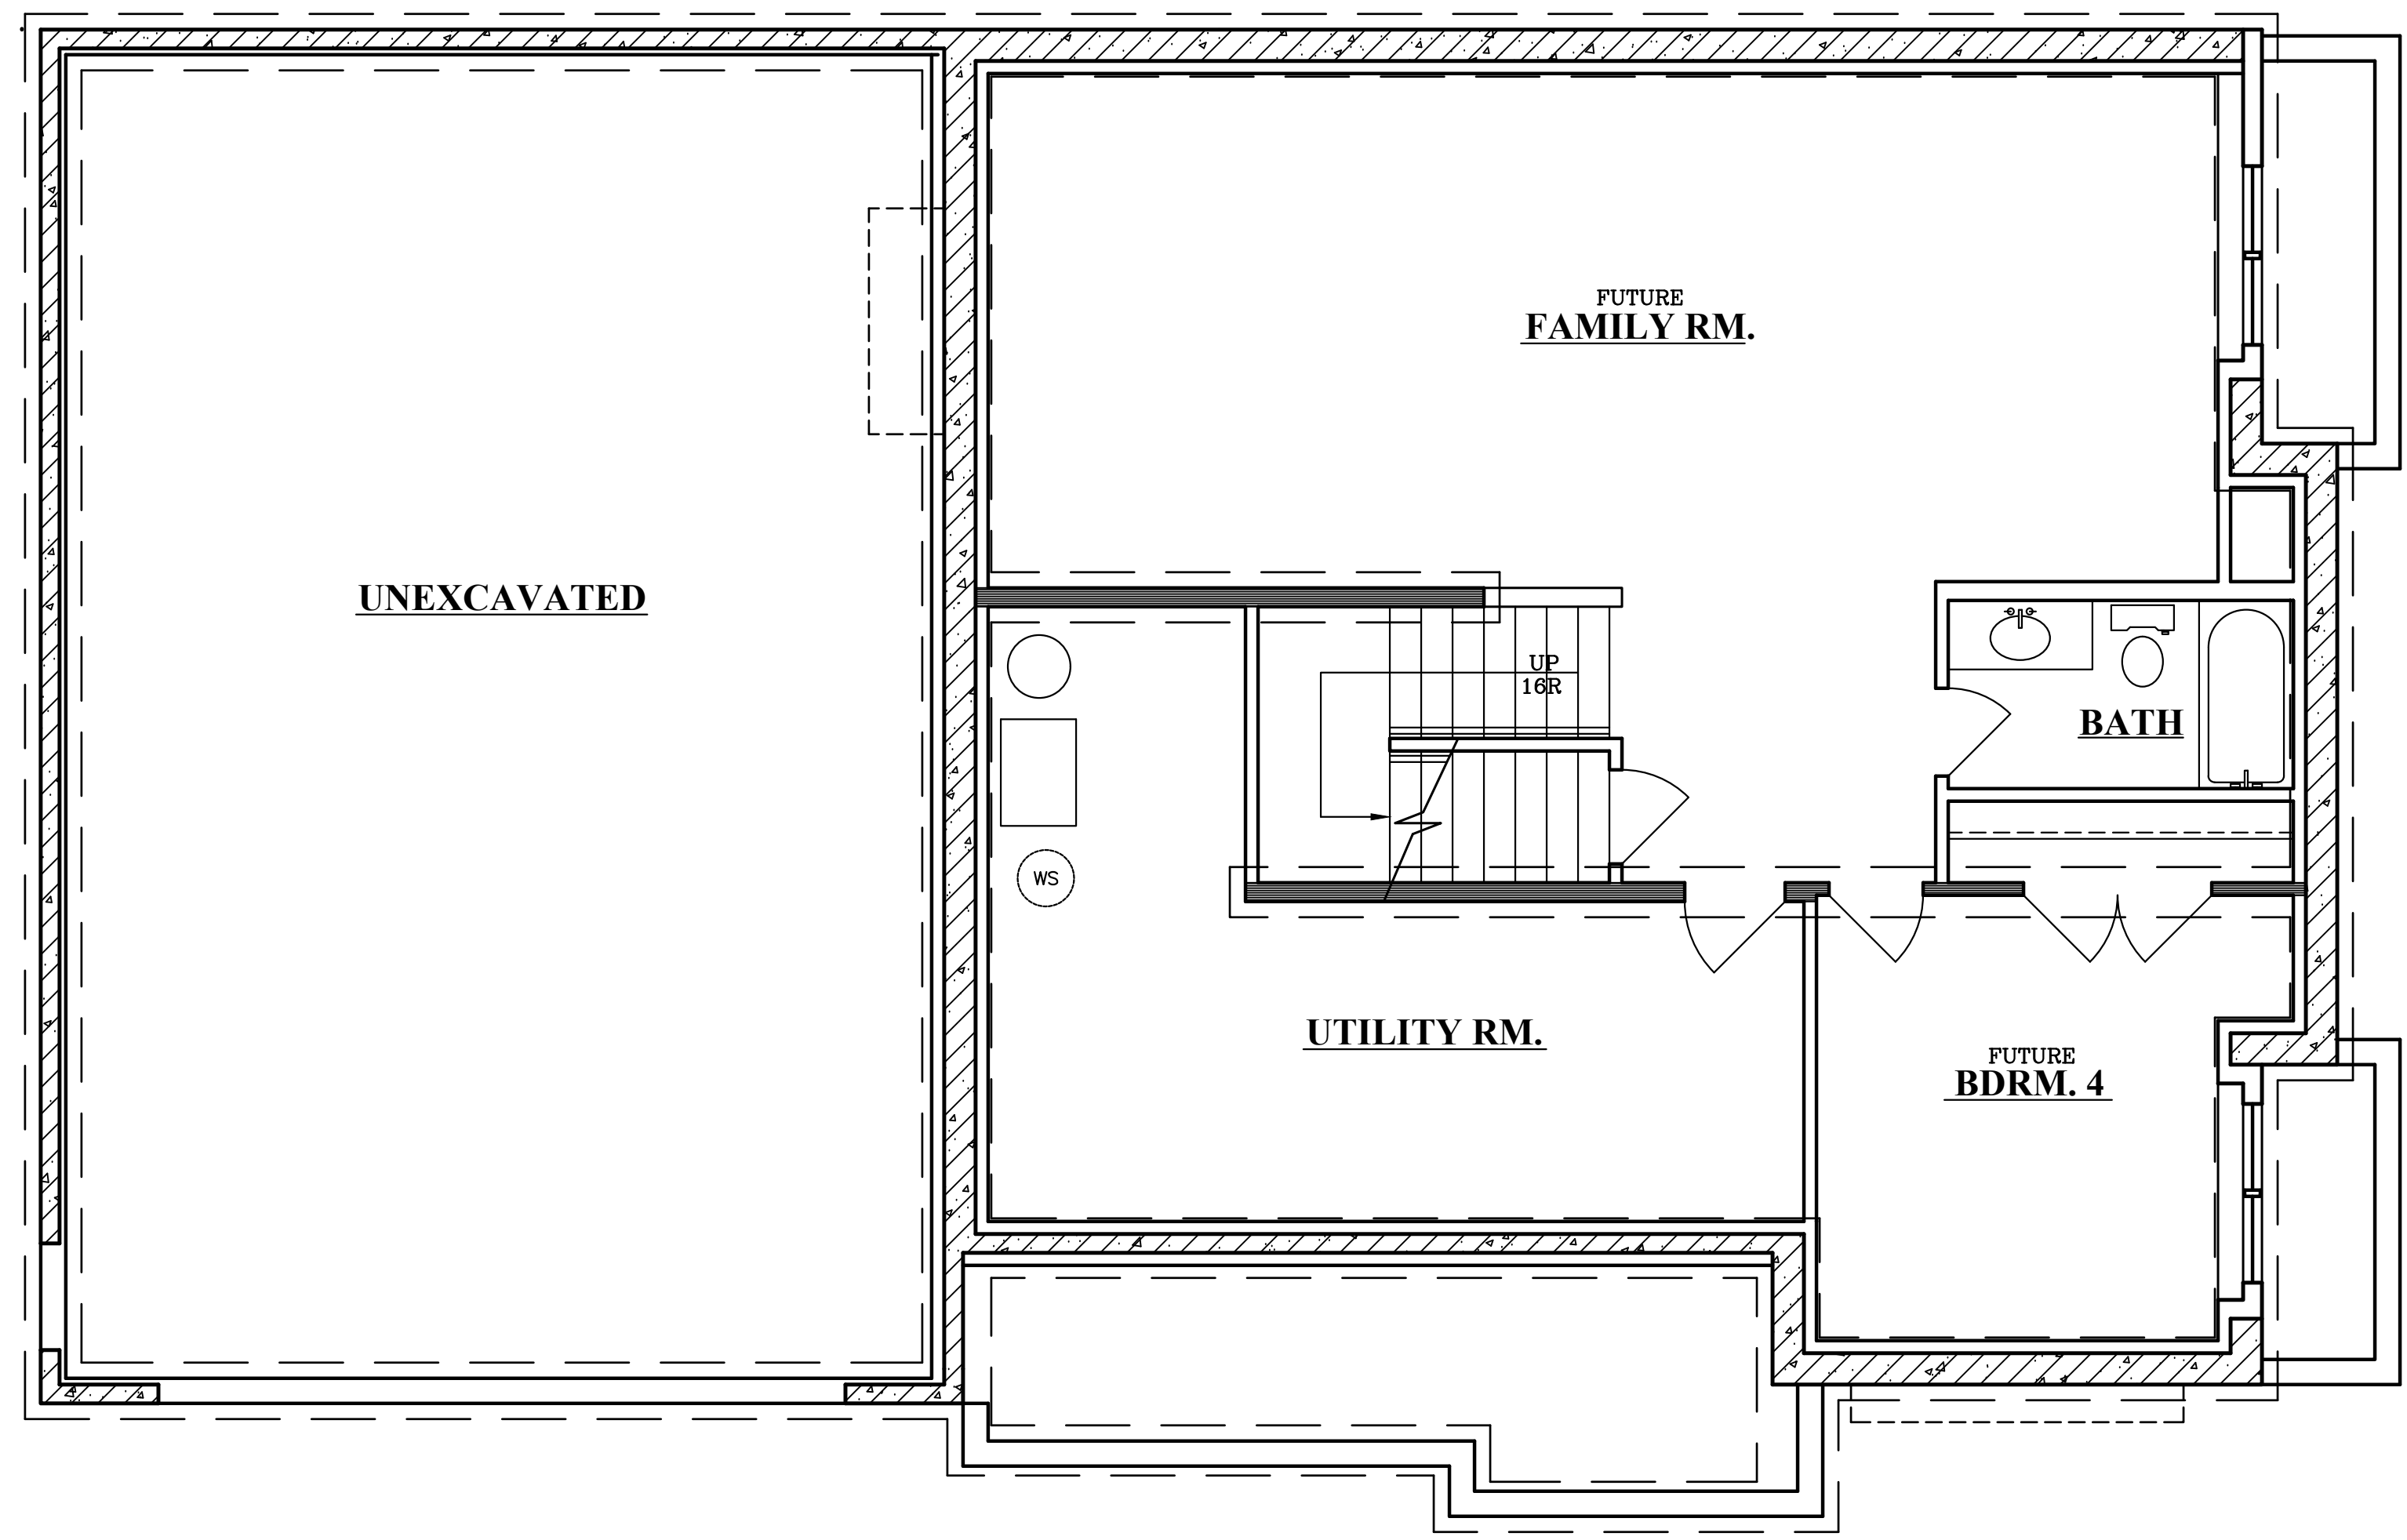

**ELEVATIONS**

Drawn By: **jm**  
 Date: **06/28/19**  
 Scale: **1/4"=1'-0"**

Revised:  
 Revised:  
 Revised:

Drawing No.

**1 OF 7**

1000 S. Minnesota Ave.  
 Oronoco, MN. 55960  
 (507) 251-5337

**MEIER COMPANIES**

Builder : **MEIER COMPANIES**  
 Project: **DAVIDSON RESIDENCE**  
 Address: **CASSIDY RIDGE SUBDIVISION** Lot: **421** Block: **XX**

Sheet Title:  
**BASEMENT FL. PLAN**

Drawn By:  
 jm  
 Date:  
 06/28/19  
 Scale:  
 1/4"=1'-0"

Drawing No.  
**5 OF 7**