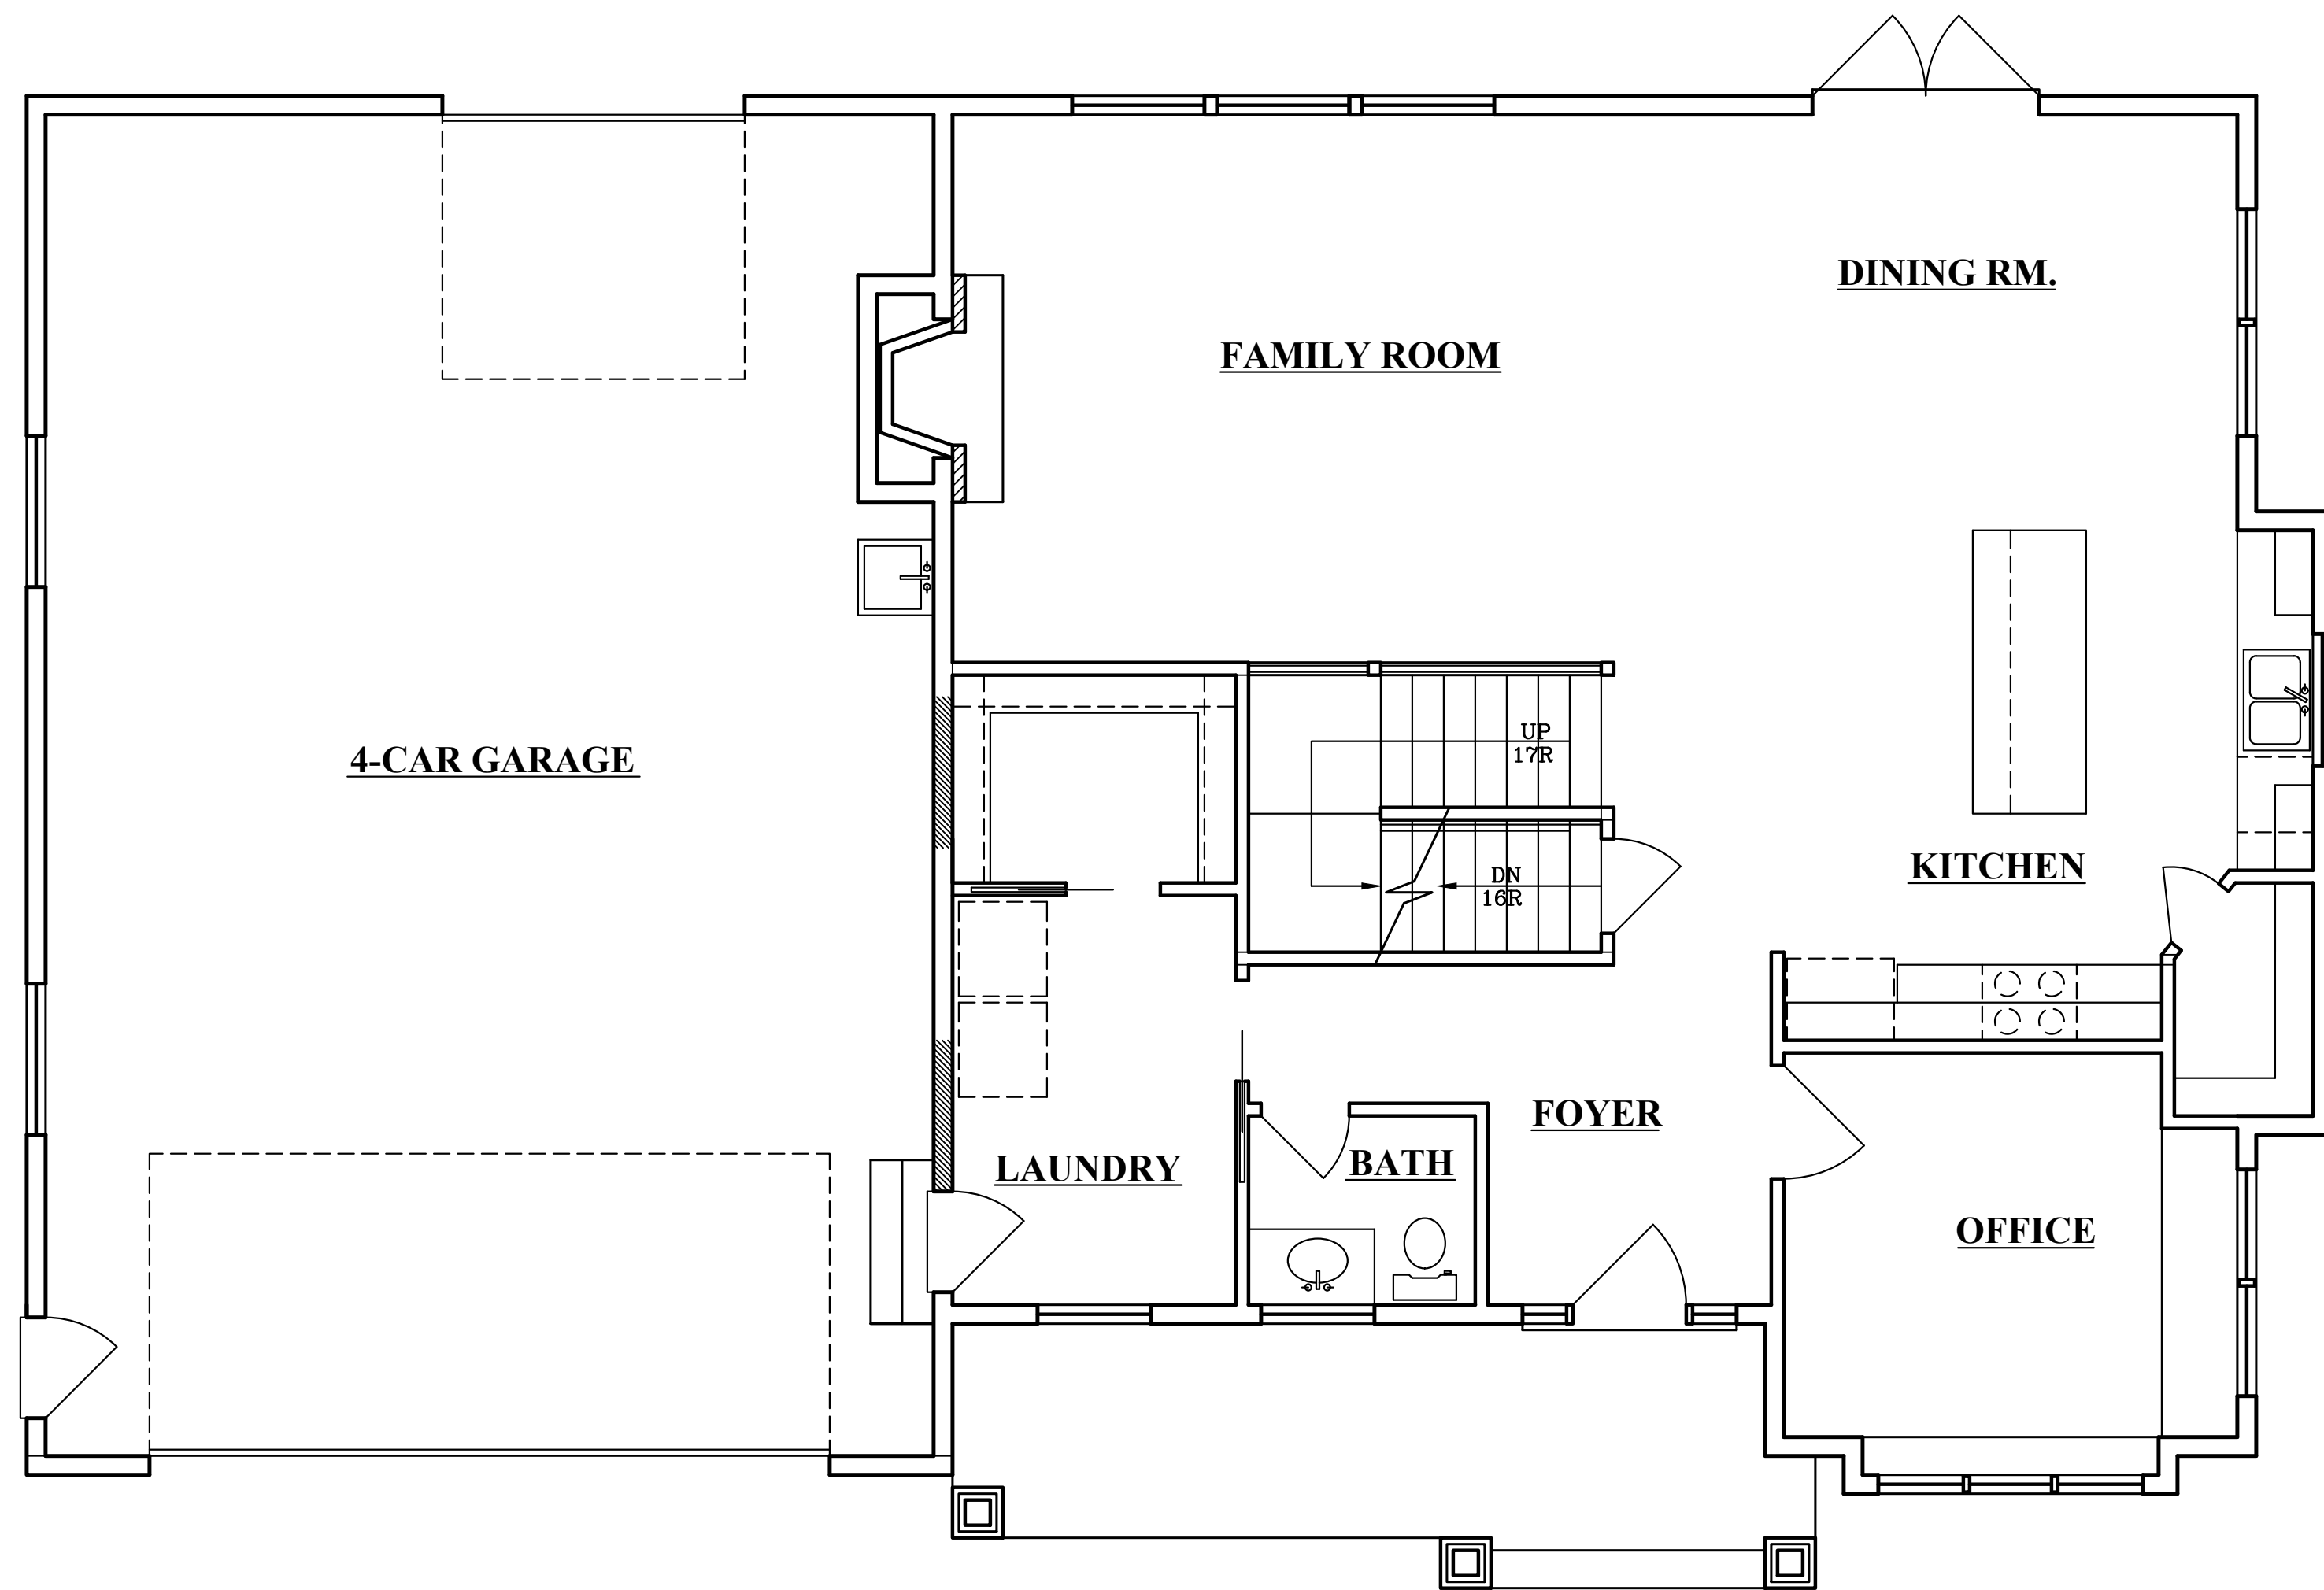

1000 S. Minnesota Ave.
Oronoco, MN. 55960
(507) 251-5337

MEIER COMPANIES

Builder: **MEIER COMPANIES**
Project: **DAVIDSON RESIDENCE**
Address: **CASSIDY RIDGE SUBDIVISION** Lot: **421** Block: **XX**

Sheet Title:
FIRST FL. PLAN

Drawn By: jm	Revised:
Date: 06/28/19	Revised:
Scale: 1/4"=1'-0"	Revised:

Drawing No.
4 OF 7